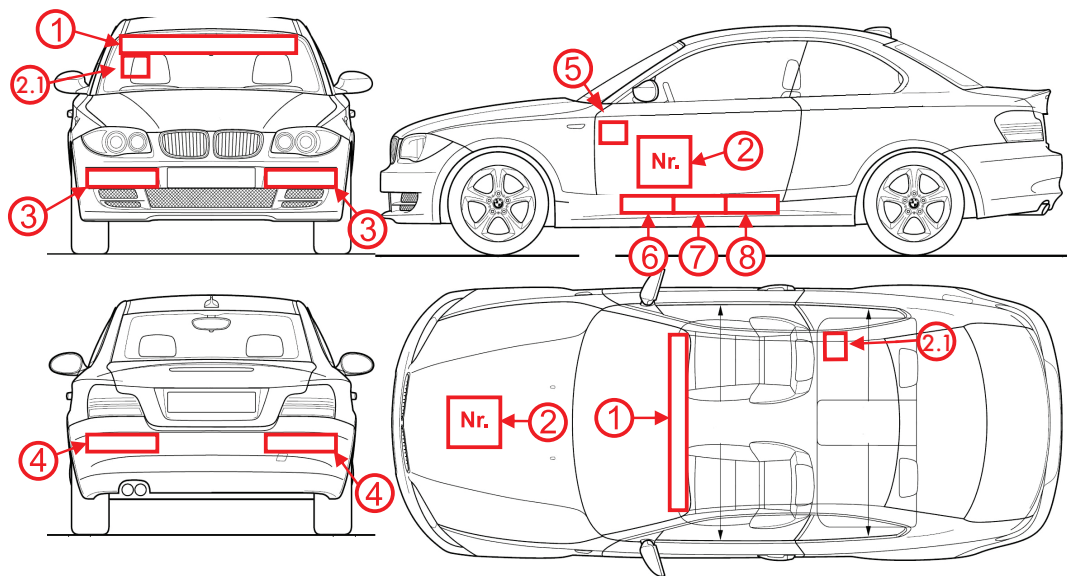

### COMPULSORY ADVERTISING SCHEME PRIVALOMA REKLAMOS SCHEMA

VERSION: 2018-05-21

- 1. 120 x 15 cm - 1006 km/AURUM/1006 km
- 2. Start No. 40 x 40 cm (with logo) -
- 2.1. Start No. 21 x 15 cm (without logo)
- 3. 35 x 10 cm - Hankook
- 4. 35 x 10 cm - Prolong
- 5. 13 x 13 cm - TV6
- 6. 35 x 10 cm -
- 7. 35 x 10 cm -
- 8. 35 x 10 cm -

1. 6 x 15 cm - Hankook

- Startinį lipduką su partneriais pateikia organizatorius / Full Start No. with partners submit organizer