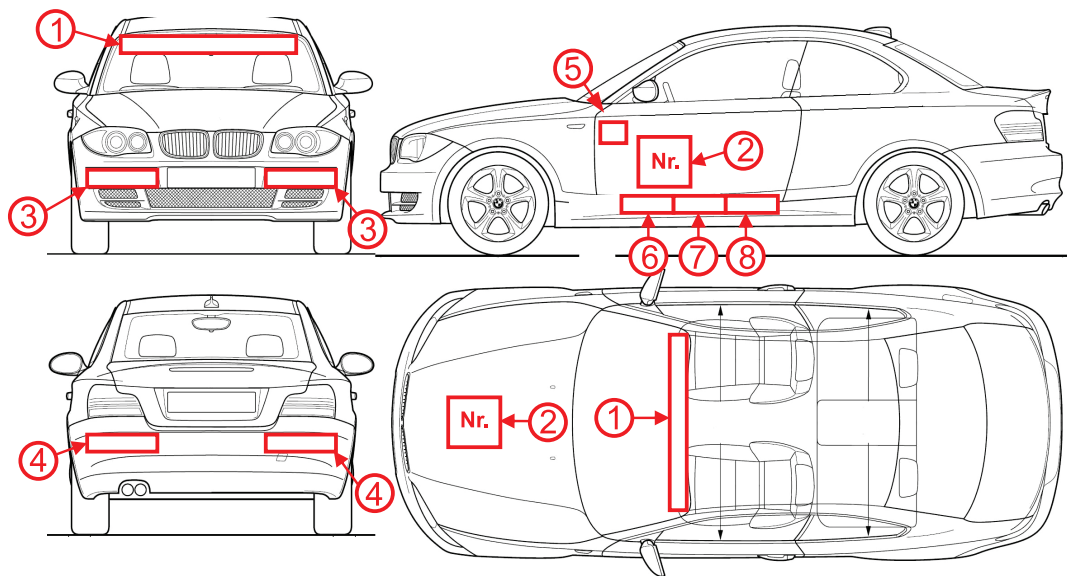

COMPULSORY ADVERTISING SCHEME

PRIVALOMA REKLAMOS SCHEMA

- 1. 120 x 15 cm - 1000 km PÄRNU powered by Hankook
- 2. Start No. 40 x 40 cm
- 3. 35 x 10 cm - Hankook
- 4. 35 x 10 cm -
- 5. 13 x 13 cm - TV6
- 6. 35 x 10 cm - auto24ring
- 7. 35 x 10 cm - Promo Events
- 8. 35 x 10 cm -

1.6 x 15 cm - Hankook

- Startinį lipduką su partneriais pateikia organizatorius / Full Start No. with partners submit organizer